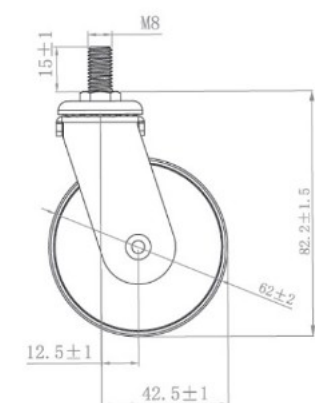

PRODUCT SHEET

Description:

Tea Trolley Castor $\varnothing 62\text{mm}$ "Hadrian", Beech Wood/Black, W/Stem M8x15mm, MH: 82mm, PA Track, Loading Capacity 15kg

Item number:

08.01.118-0

Units	Box	Carton	HS Code	Barcode
Pcs.			8302200090	 5704866520102

SISO A/S

Mileparken 11
DK-2740 Skovlunde
Denmark
VAT: 24786013

Phone +45 45 830 900

www.siso.dk
siso@siso.dk

Danske Bank
Nytorv Branch
Copenhagen
SWIFT: DABADKKK

Account no.
4180 3112 112936
IBAN Account
DK7230003112112936